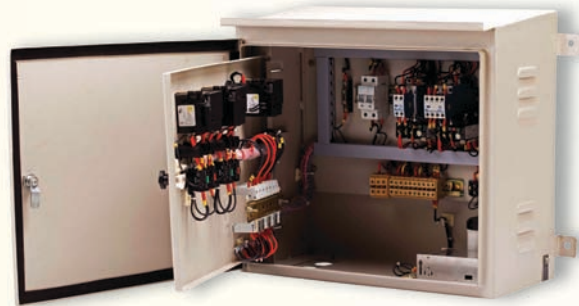

Control Panels

Ripples designs and builds custom control panels for all kinds of water bodies and pools including programmable and Show fountains.

Fountain Kits

Fountain kits are designed as ready to use fountains which can convert any simple pool into a lively fountain with moving water and lights.

Custom - Kits are customized to suite the project requirement based on pool size, jet height, pool depth etc. Various Pump capacities, Nozzles and Light are used get the desired effects.