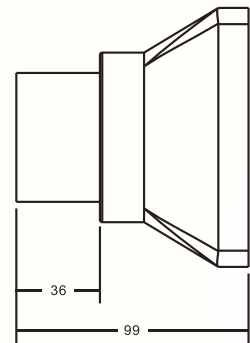

Skimmer

This specially designed small skimmer is used in water bodies where large swimming pool skimmers cannot be used due to their size and / or design. With a small trash basket inside the skimmer it's a perfect accessory to be used in water bodies where overflow edges cannot be provided.

- MOC - ABS
- Color - Black / Off White

Gutter Drain

Gutter drain is typically used for carrying the water back from the overflow channel to the balancing tank. In pools or water features.

- MOC - ABS
- Color - Black / Off White