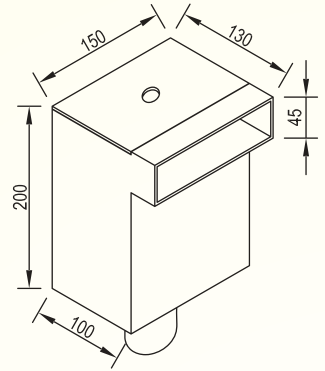

Skimmer

This specially designed small skimmer is used in water bodies where large swimming pool skimmers cannot be used due to their size and / or design. With a small trash basket inside the skimmer it's a perfect accessory to be used in water bodies where overflow edges cannot be provided.

- MOC - ABS
- Color - Black / Off White

Gutter Drain

Gutter drain is typically used for carrying the water back from the overflow channel to the balancing tank. In pools or water features.

- MOC - ABS
- Color - Black / Off White