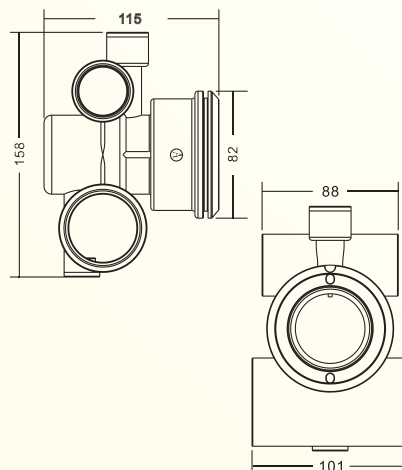

- MOC - ABS
- Color - Black / Off White

Gutter Drain

Gutter drain is typically used for carrying the water back from the overflow channel to the balancing tank. In pools or water features.

- MOC - ABS
- Color - Black / Off White

SPA Jet Nozzle

The SPA Jet is designed for use in SPA pools and mixes air with the water jet to create a foaming jet that gently massages the body.

- MOC - ABS
- Color - Off White

JET Body

JET Internal