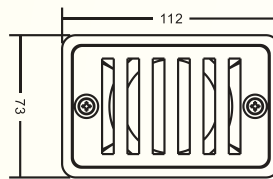

Skimmer

This specially designed small skimmer is used in water bodies where large swimming pool skimmers cannot be used due to their size and / or design. With a small trash basket inside the skimmer it's a perfect accessory to be used in water bodies where overflow edges cannot be provided.

- MOC - ABS
- Color - Black / Off White

Gutter Drain

Gutter drain is typically used for carrying the water back from the overflow channel to the balancing tank. In pools or water features.

- MOC - ABS
- Color - Black / Off White