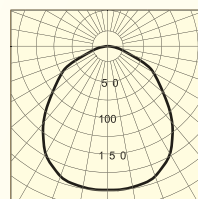

TLQPLED Lights

Model	Power	Voltage	Light Material	Lens Material	Color	Cable Length	Transformer
	W	V					
TLQPLED8	8	12	ABS	PC	Multi	2m	20w
TLQPLED12	12	12	ABS	PC	Multi	2m	20w
TLQPLED15	15	12	ABS	PC	Multi	2m	20w