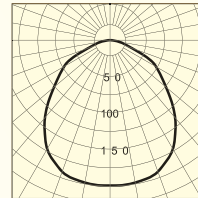

TLOPLED Lights

Model	Power	Voltage	Light Material	Lens Material	Color	Cable Length	Transformer	Equivalent halogen bulb
	W	V						
TLOPLED12	12	12	ABS	PC	Single	2m	20w	100w
TLOPLED15	15	12	ABS	PC	Single	2m	20w	150w
TLOPLED20	20	12	ABS	PC	Single	2m	36w	200w
TLOPLED30	30	12	ABS	PC	Single	2m	36w	300w