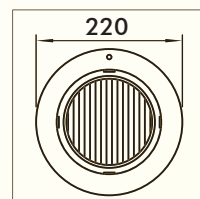

TLOPLED Lights

Model	Power	Voltage	Light Material	Lens Material	Color	Cable Length	Transformer	Equivalent halogen bulb
	W	V						
TLOPLED12	12	12	ABS	PC	Single	2m	20w	100w
TLOPLED15	15	12	ABS	PC	Single	2m	20w	150w
TLOPLED20	20	12	ABS	PC	Single	2m	36w	200w
TLOPLED30	30	12	ABS	PC	Single	2m	36w	300w

TLQPLED Lights

Model	Power	Voltage	Light Material	Lens Material	Color	Cable Length	Transformer
	W	V					
TLQPLED8	8	12	ABS	PC	Multi	2m	20w
TLQPLED12	12	12	ABS	PC	Multi	2m	20w
TLQPLED15	15	12	ABS	PC	Multi	2m	20w