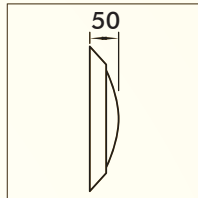

TLOPLED Lights

Model	Power	Voltage	Light Material	Lens Material	Color	Cable Length	Transformer	Equivalent halogen bulb
	W	V						
TLOPLED12	12	12	ABS	PC	Single	2m	20w	100w
TLOPLED15	15	12	ABS	PC	Single	2m	20w	150w
TLOPLED20	20	12	ABS	PC	Single	2m	36w	200w
TLOPLED30	30	12	ABS	PC	Single	2m	36w	300w

TLQPLED Lights

Model	Power	Voltage	Light Material	Lens Material	Color	Cable Length	Transformer
	W	V					
TLQPLED8	8	12	ABS	PC	Multi	2m	20w
TLQPLED12	12	12	ABS	PC	Multi	2m	20w
TLQPLED15	15	12	ABS	PC	Multi	2m	20w