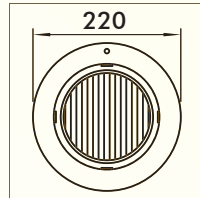

TLOPLED Lights

Model	Power	Voltage	Light Material	Lens Material	Color	Cable Length	Transformer	Equivalent halogen bulb
	W	V						
TLOPLED12	12	12	ABS	PC	Single	2m	20w	100w
TLOPLED15	15	12	ABS	PC	Single	2m	20w	150w
TLOPLED20	20	12	ABS	PC	Single	2m	36w	200w
TLOPLED30	30	12	ABS	PC	Single	2m	36w	300w

TLQPLED Lights

Model	Power	Voltage	Light Material	Lens Material	Color	Cable Length	Transformer
	W	V					
TLQPLED8	8	12	ABS	PC	Multi	2m	20w
TLQPLED12	12	12	ABS	PC	Multi	2m	20w
TLQPLED15	15	12	ABS	PC	Multi	2m	20w